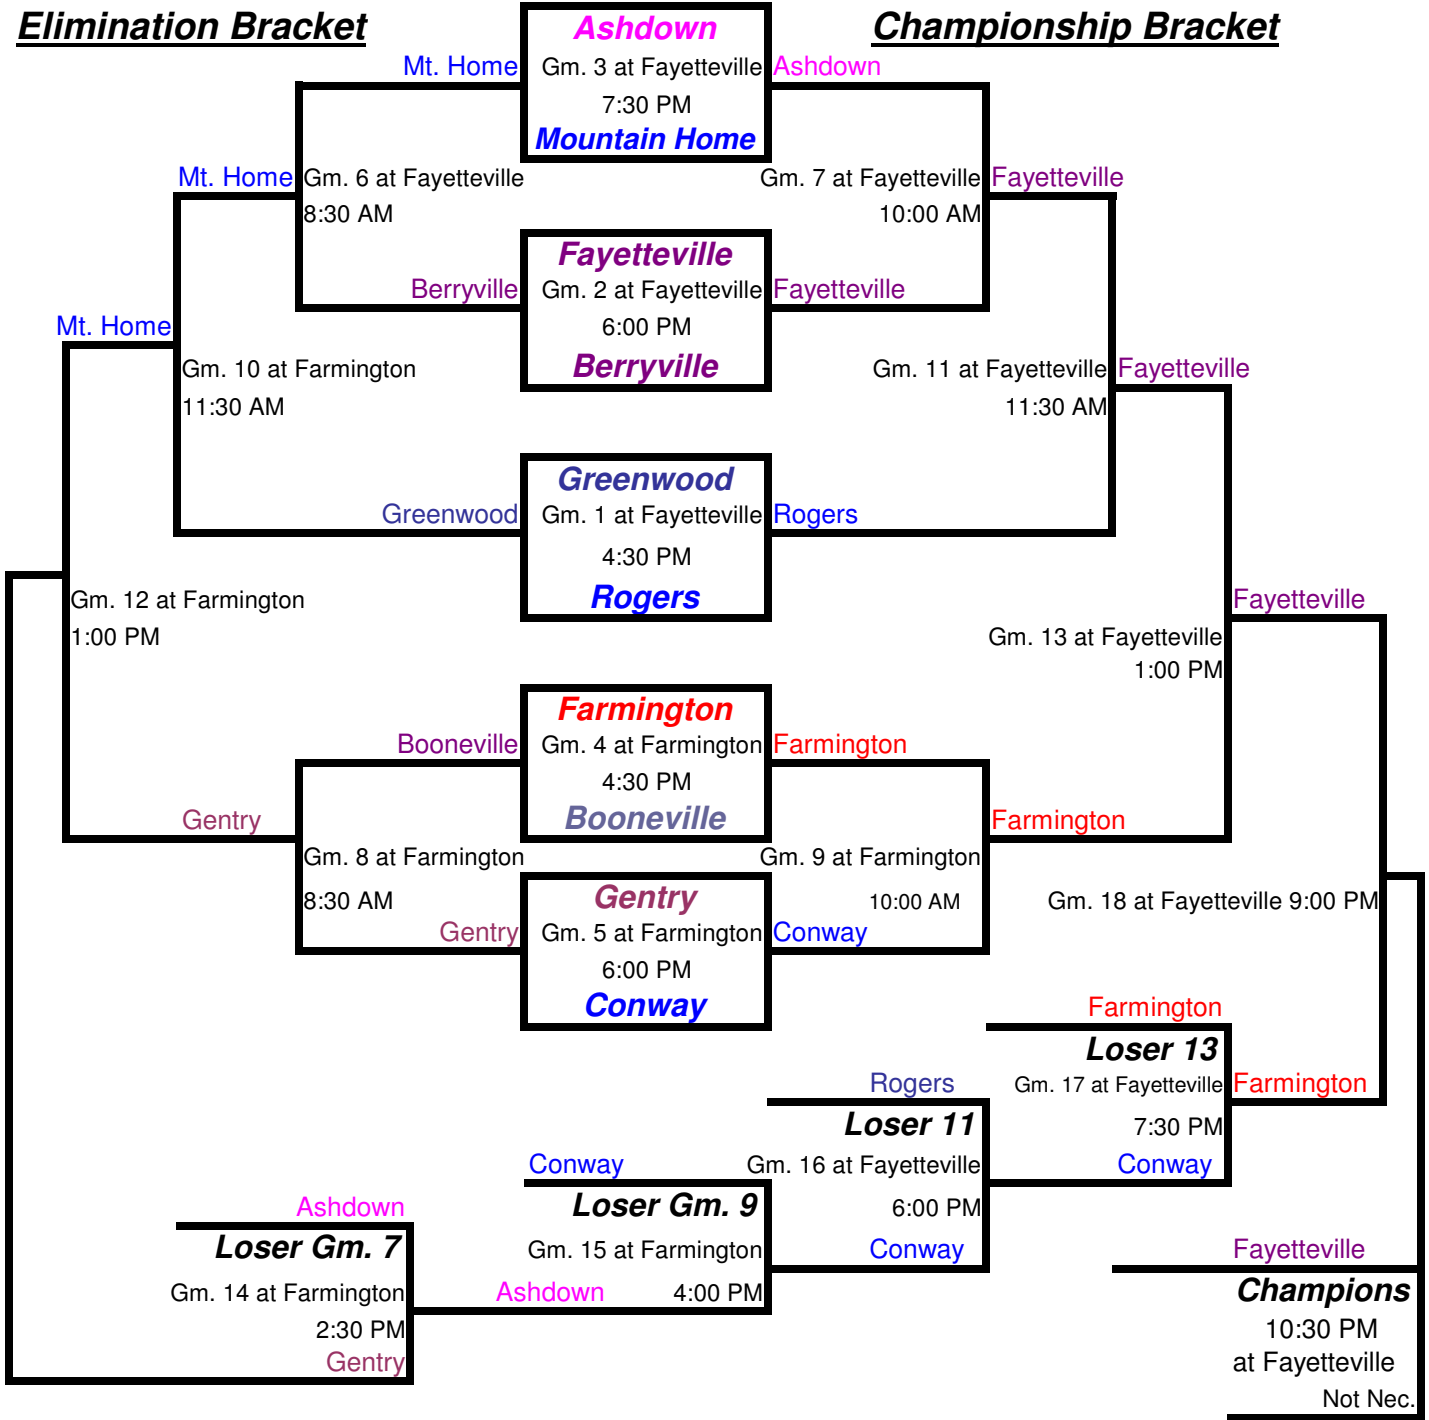

Farmington/Fayetteville Classic 2008

Bracket Notes: 10 team tournament to be held at Farmington and Fayetteville HS fields on March 14-15, 2008.

First Round games all on Friday. Teams will flip coin for home after first round (Except for host teams).

Entry fee: \$175.00 Admission: Adults \$4.00; Students \$3.00

Games will have 75 minute time limit. 15 minutes between games for field preparation.

Fayetteville	Farmington	Gentry	Conway	Mountain Home
Booneville	Rogers	Greenwood	Berryville	Ashdown

Elimination Bracket

Championship Bracket

|